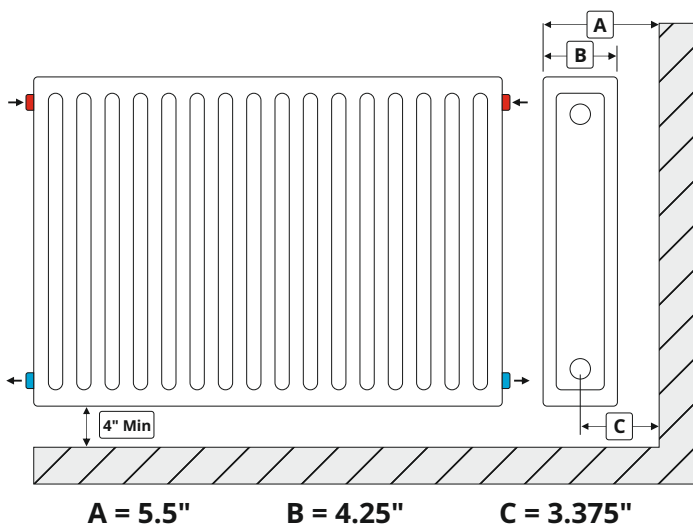

COMFORT, ECONOMY AND ELEGANCE

Hot water radiators are available in different lengths and heights to fit most spaces. Their white finish is made from a baked powder paint that offers great durability and ease of maintenance. With a smooth, plain front, they stand out from other conventional models to match any decor.

Code	Height in	Length in	Depth in	Delivered power (BTU)			Volume (Litre)	Weight (kg)
				140°F	160°F	180°F		
AFSR1220	11.75	19.75	4.25	1014	1568	2052	1.7	9.3
AFSR1228		27.50		1420	2196	2873	2.4	13.1
AFSR1236		35.50		1825	2823	3694	3.1	16.7
AFSR1248		47.25		2434	3764	4926	4.1	22.3
AFSR1260		59.00		3042	4705	6157	5.1	27.9
AFSR2420	23.75	19.75		1768	2772	3659	3.0	18.5
AFSR2428		27.50		2475	3881	5123	4.2	25.9
AFSR2436		35.50		3182	4990	6587	5.4	33.3

Output are based with an Δt of 20°F

Maximum pressure : 125psi - Maximum water temperature : 200°F - Valves connections type : 1/2 pex comp. (sold sep.)

MOUNTING DIMENSIONS

AUTONOM

LES CHAUDIÈRES AUTONOM / AUTONOM BOILERS

745, avenue Guy-Poulin Saint-Joseph-de-Beauce (Québec) G0S 2V0

www.autonomboilers.com

info@autonomboilers.com

+1 418-397-4300