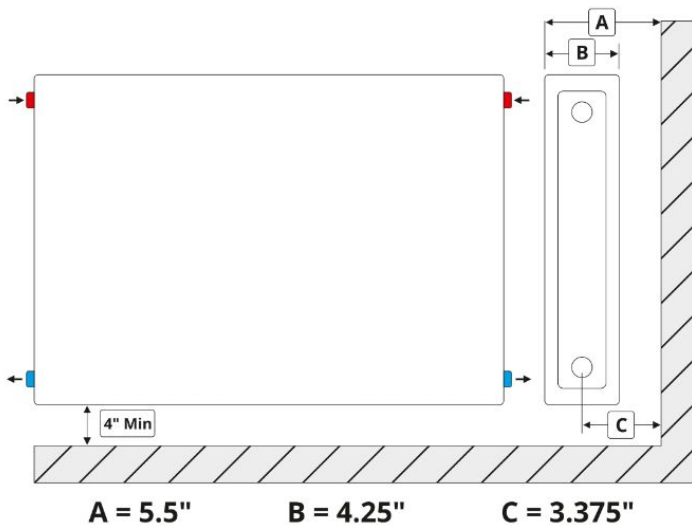

HOT WATER FLAT RADIATOR

COMFORT, ECONOMY AND ELEGANCE

 AUTONOM

COMFORT, ECONOMY AND ELEGANCE

Hot water radiators are available in different lengths and heights to fit most spaces. Their white finish is made from a baked powder paint that offers great durability and ease of maintenance. With a smooth, plain front, they stand out from other conventional models to match any decor.

Code	Height in	Length in	Depth in	Delivered power (BTU)			Volume (Litre)	Weight (kg)
				140°F	160°F	180°F		
AFSR1220	11.75	19.75	4.25	1014	1568	2052	1.7	9.3
AFSR1228		27.50		1420	2196	2873	2.4	13.1
AFSR1236		35.50		1825	2823	3694	3.1	16.7
AFSR1248		47.25		2434	3764	4926	4.1	22.3
AFSR1260		59.00		3042	4705	6157	5.1	27.9
AFSR2420	23.75	19.75	4.25	1768	2772	3659	3.0	18.5
AFSR2428		27.50		2475	3881	5123	4.2	25.9
AFSR2436		35.50		3182	4990	6587	5.4	33.3

Output are based with an Δt of 20°F

Maximum pressure : 125psi - Maximum water temperature : 200°F - Valves connections type : 1/2 pex comp. (sold sep.)

MOUNTING DIMENSIONS

ACCESSORIES

LES CHAUDIÈRES AUTONOM / AUTONOM BOILERS